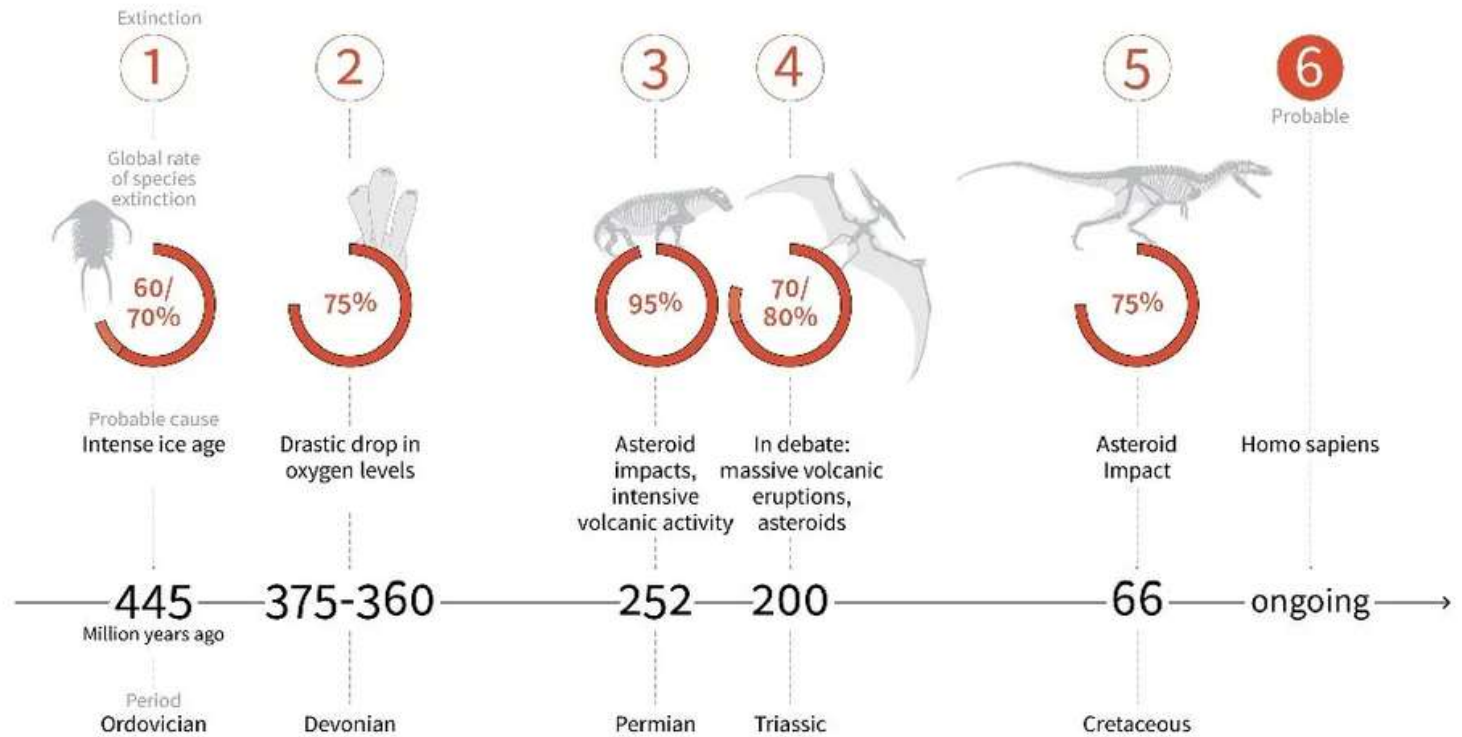

# EXTINCTION EVENTS ON EARTH TIMELINE

## Earth's "mass extinctions"

During the last 500 million years, Earth has experienced five periods when at least half the living creatures were wiped out

Sources: National Geographic, Encyclopedia Britannica, scientific studies